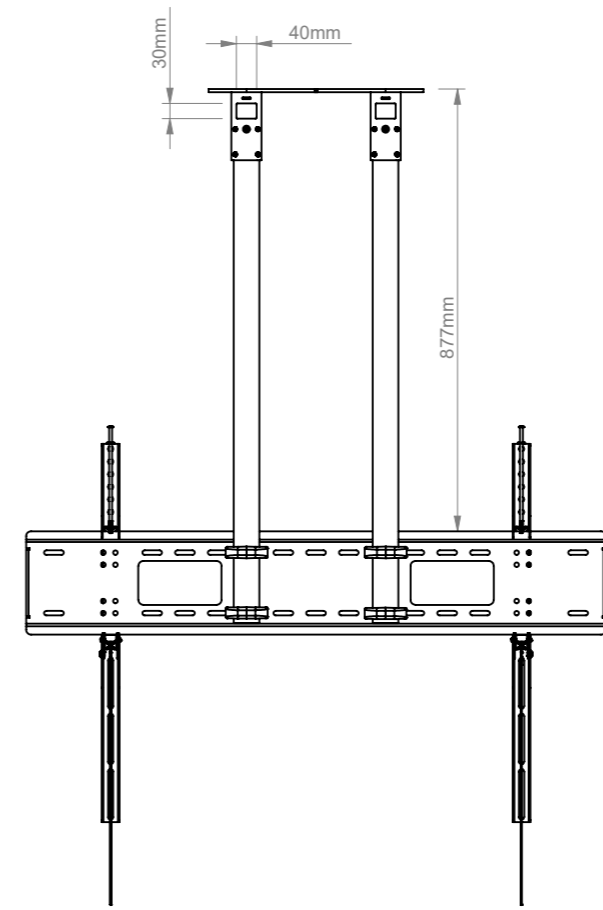

THE INFORMATION CONTAINED IN THIS DRAWING IS THE SOLE PROPERTY OF B-TECH INTERNATIONAL DESIGN AND MANUFACTURING LIMITED, ANY REPRODUCTION IN PART OR WHOLE WITHOUT THE WRITTEN PERMISSION OF B-TECH INTERNATIONAL DESIGN AND MANUFACTURING LIMITED IS PROHIBITED.

B-Tech International Design and Manufacturing Limited		B-Tech No: BT8448-100
Part of the B-Tech International Group of Companies		Version: 1.0
 UNLESS OTHERWISE SPECIFIED DIMENSIONS ARE IN MILLIMETERS	Size: A3	Title: Heavy Duty Universal Flat Screen Ceiling Mount
	Scale: 1:15	Revision: 0.0
Sheet: 1 of 1	Date: 13/04/17	File Name: BTD-BT8448-100-R0.0