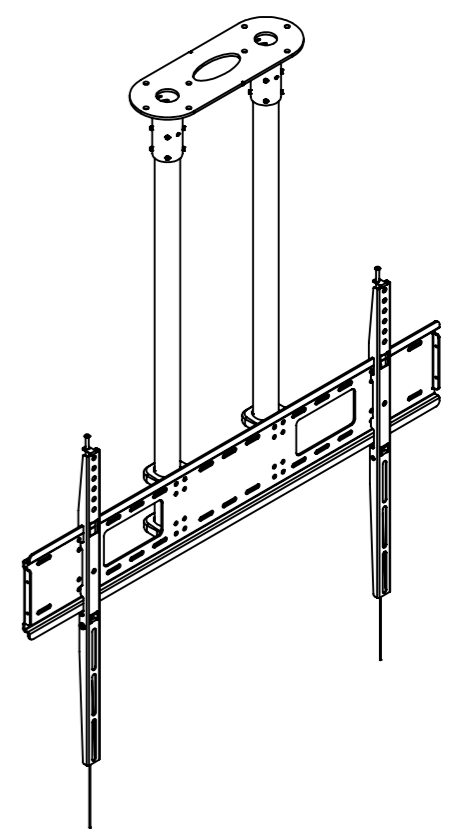

THE INFORMATION CONTAINED IN THIS DRAWING IS THE SOLE PROPERTY OF B-TECH INTERNATIONAL DESIGN AND MANUFACTURING LIMITED, ANY REPRODUCTION IN PART OR WHOLE WITHOUT THE WRITTEN PERMISSION OF B-TECH INTERNATIONAL DESIGN AND MANUFACTURING LIMITED IS PROHIBITED.

B-Tech International Design and Manufacturing Limited		B-Tech No: BT8448-100
Part of the B-Tech International Group of Companies		Version: 1.0
 UNLESS OTHERWISE SPECIFIED DIMENSIONS ARE IN MILLIMETERS	Size: A3	Title: Heavy Duty Universal Flat Screen Ceiling Mount
	Scale: 1:15	Revision: 0.0
Sheet: 1 of 1	Date: 13/04/17	File Name: BTD-BT8448-100-R0.0