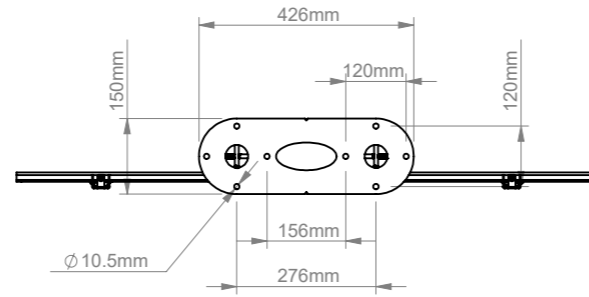

B-Tech International Design and Manufacturing Limited		B-Tech No: BT8448-100
Part of the B-Tech International Group of Companies		Version: 1.0
 UNLESS OTHERWISE SPECIFIED DIMENSIONS ARE IN MILLIMETERS	Size: A3	Title: Heavy Duty Universal Flat Screen Ceiling Mount
	Scale: 1:15	Revision: 0.0
Sheet: 1 of 1	Date: 13/04/17	File Name: BTD-BT8448-100-R0.0