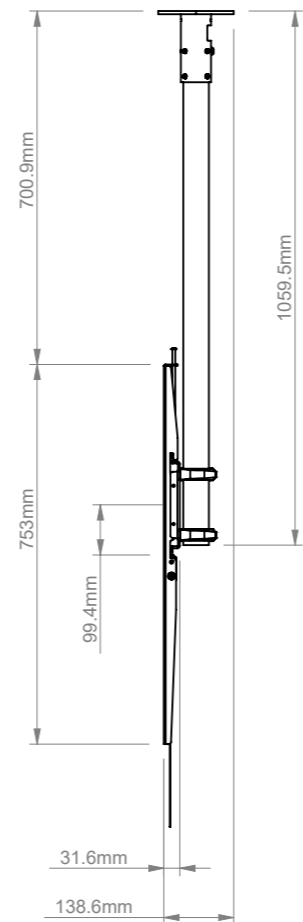

THE INFORMATION CONTAINED IN THIS DRAWING IS THE SOLE PROPERTY OF B-TECH INTERNATIONAL DESIGN AND MANUFACTURING LIMITED, ANY REPRODUCTION IN PART OR WHOLE WITHOUT THE WRITTEN PERMISSION OF B-TECH INTERNATIONAL DESIGN AND MANUFACTURING LIMITED IS PROHIBITED.

B-Tech International Design and Manufacturing Limited		B-Tech No: BT8448-100
Part of the B-Tech International Group of Companies		Version: 1.0
 UNLESS OTHERWISE SPECIFIED DIMENSIONS ARE IN MILLIMETERS	Size: A3	Title: Heavy Duty Universal Flat Screen Ceiling Mount
	Scale: 1:15	Revision: 0.0
Sheet: 1 of 1	Date: 13/04/17	File Name: BTD-BT8448-100-R0.0