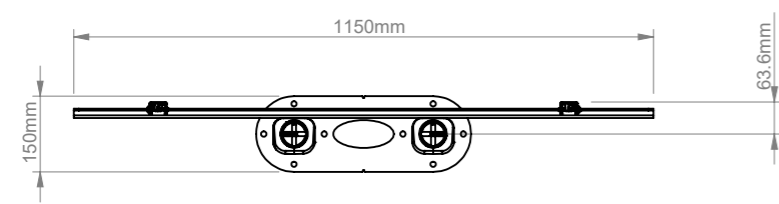

B-Tech International Design and Manufacturing Limited		B-Tech No: BT8448-100
Part of the B-Tech International Group of Companies		Version: 1.0
 UNLESS OTHERWISE SPECIFIED DIMENSIONS ARE IN MILLIMETERS	Size: A3	Title: Heavy Duty Universal Flat Screen Ceiling Mount
	Scale: 1:15	Revision: 0.0
Sheet: 1 of 1	Date: 13/04/17	File Name: BTD-BT8448-100-R0.0