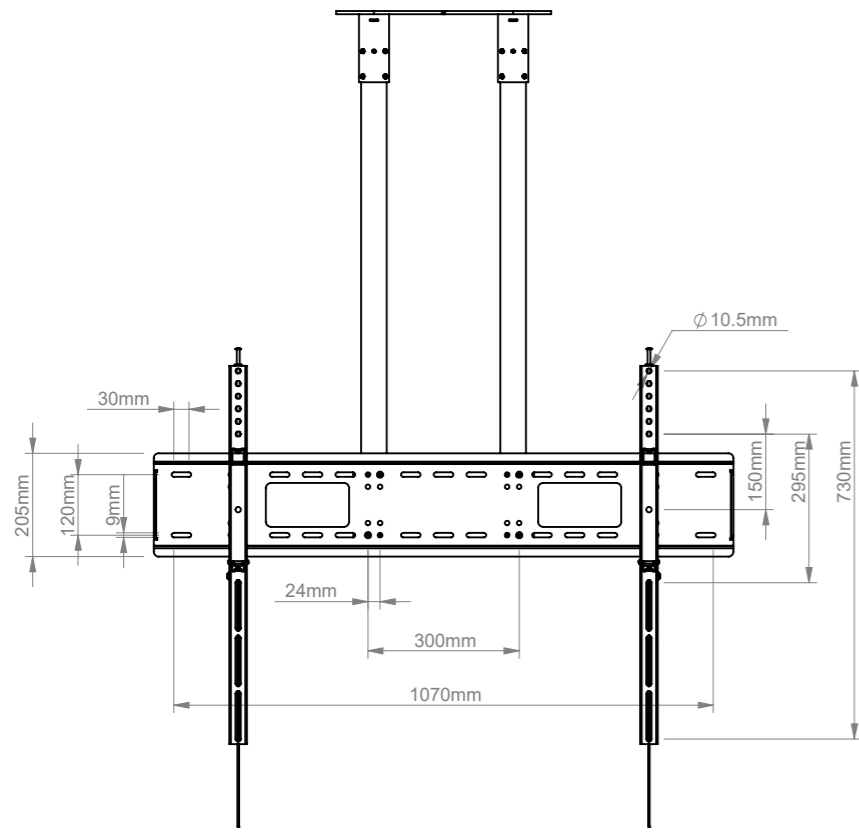

B-Tech International Design and Manufacturing Limited		B-Tech No: BT8448-100
Part of the B-Tech International Group of Companies		Version: 1.0
 UNLESS OTHERWISE SPECIFIED DIMENSIONS ARE IN MILLIMETERS	Size: A3	Title: Heavy Duty Universal Flat Screen Ceiling Mount
	Scale: 1:15	Revision: 0.0
Sheet: 1 of 1	Date: 13/04/17	File Name: BTD-BT8448-100-R0.0