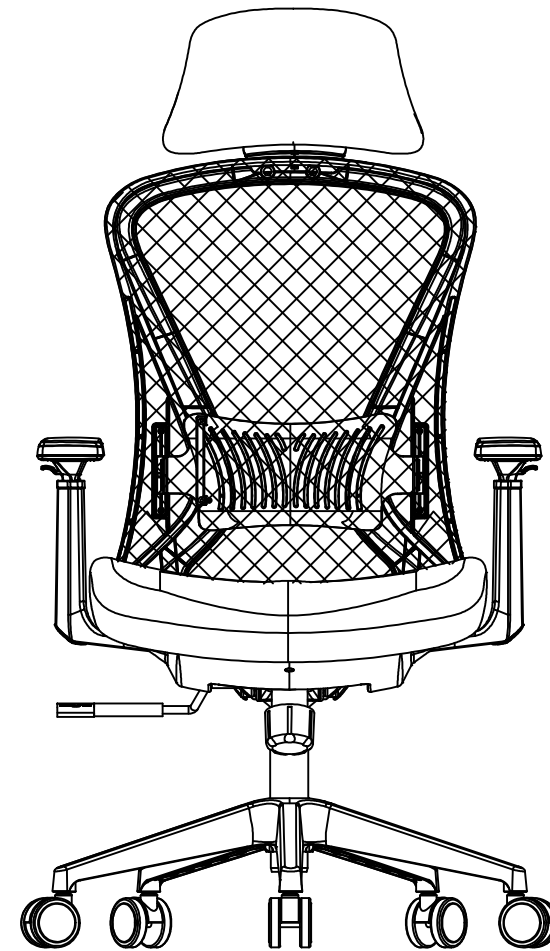

Ergo Office Chair Dark Web Instruction Manual

G 1pc  Headrest	H 1pc  Parts	4 2pcs  Screw 6X20
---	--	---

Ergo Office Chair Dark Web

Instruction Manual

<p>A 1pc</p>  <p>Seat</p>	<p>E 1pc</p>  <p>Gas Lift</p>
<p>B 1pc</p>  <p>Back</p>	<p>F 5pcs</p>  <p>Castors</p>
<p>C 1set</p>  <p>Armrests</p>	<p>1 6pcs</p>  <p>Screw 6X50</p>
<p>D 1pc</p>  <p>Base</p>	<p>2 6pcs</p>  <p>Washer 6X16</p> <p>3 3pcs</p>  <p>Screw 8X30</p>