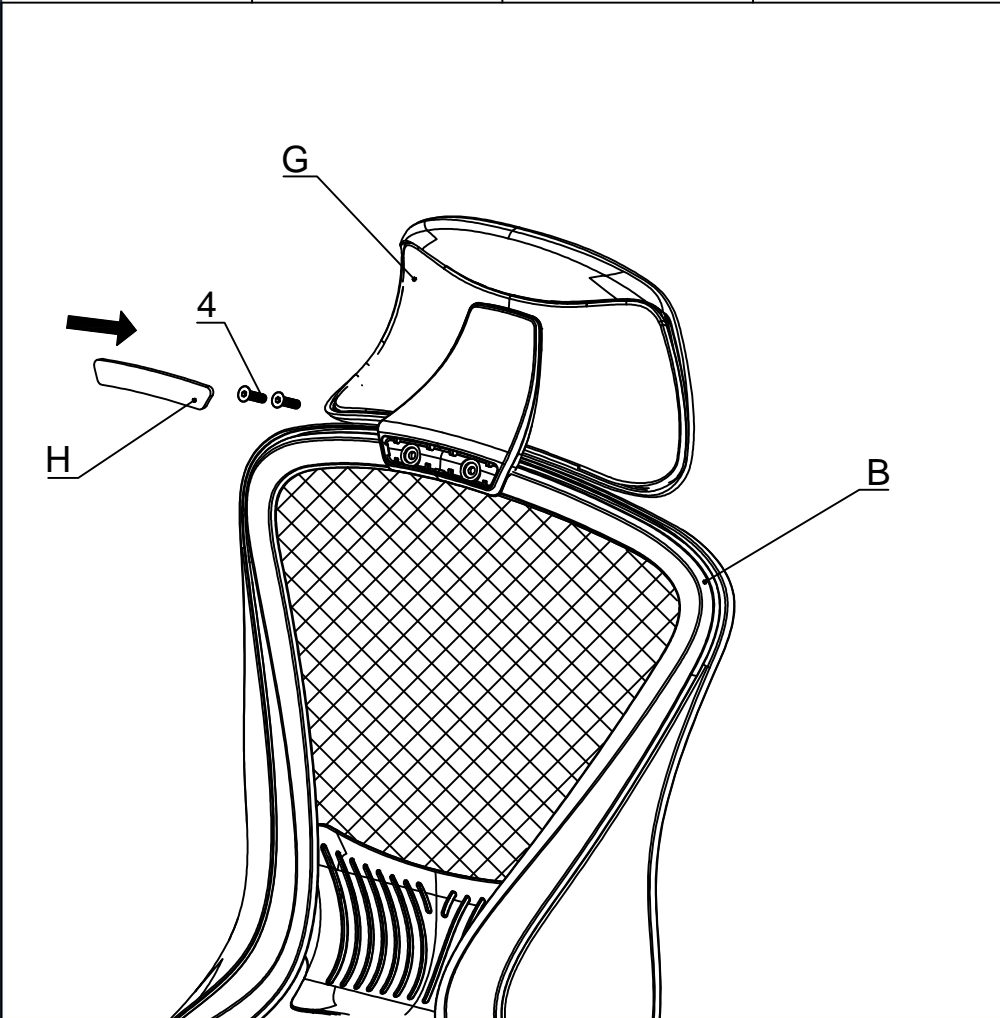

Ergo Office Chair Dark Web Instruction Manual

G 1pc  Headrest	H 1pc  Parts	4 2pcs  Screw 6X20
---	--	---

Ergo Office Chair Dark Web

Instruction Manual

<p>A 1pc</p>  <p>Seat</p>	<p>E 1pc</p>  <p>Gas Lift</p>
<p>B 1pc</p>  <p>Back</p>	<p>F 5pcs</p>  <p>Castors</p>
<p>C 1set</p>  <p>Armrests</p>	<p>1 6pcs</p>  <p>Screw 6X50</p>
<p>D 1pc</p>  <p>Base</p>	<p>2 6pcs</p>  <p>Washer 6X16</p> <p>3 3pcs</p>  <p>Screw 8X30</p>